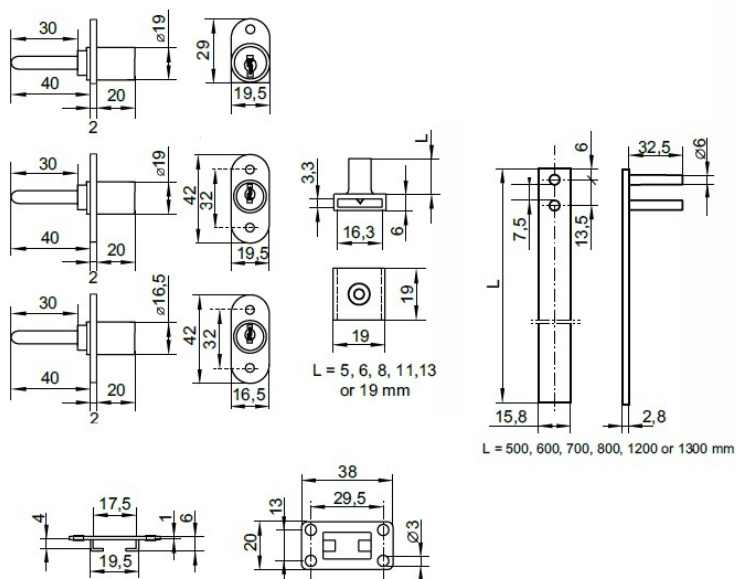

PRODUCT SHEET

Description:

Central Lock 1018/600mm, $\varnothing 19 \times 20$ mm, 40mm Tail, BLK, CK SISO, Complete W/1x600mm Locking Bar, 2xMetal Bar Guides &, 3x13mm Adjustable Pegs

Item number:

14.03.117-0

Units	Box	Carton	HS Code	Barcode
Pcs.	20	100	8301300000	
				5704866034807

SISO A/S

Mileparken 11
DK-2740 Skovlunde
Denmark
VAT: DK 24786013

Phone +45 45 830 900

www.siso.dk
siso@siso.dk

Danske Bank
Nytorv Branch
Copenhagen
SWIFT: DABADKKK

Account no.
4180 3112 112936
IBAN Account
DK7230003112112936